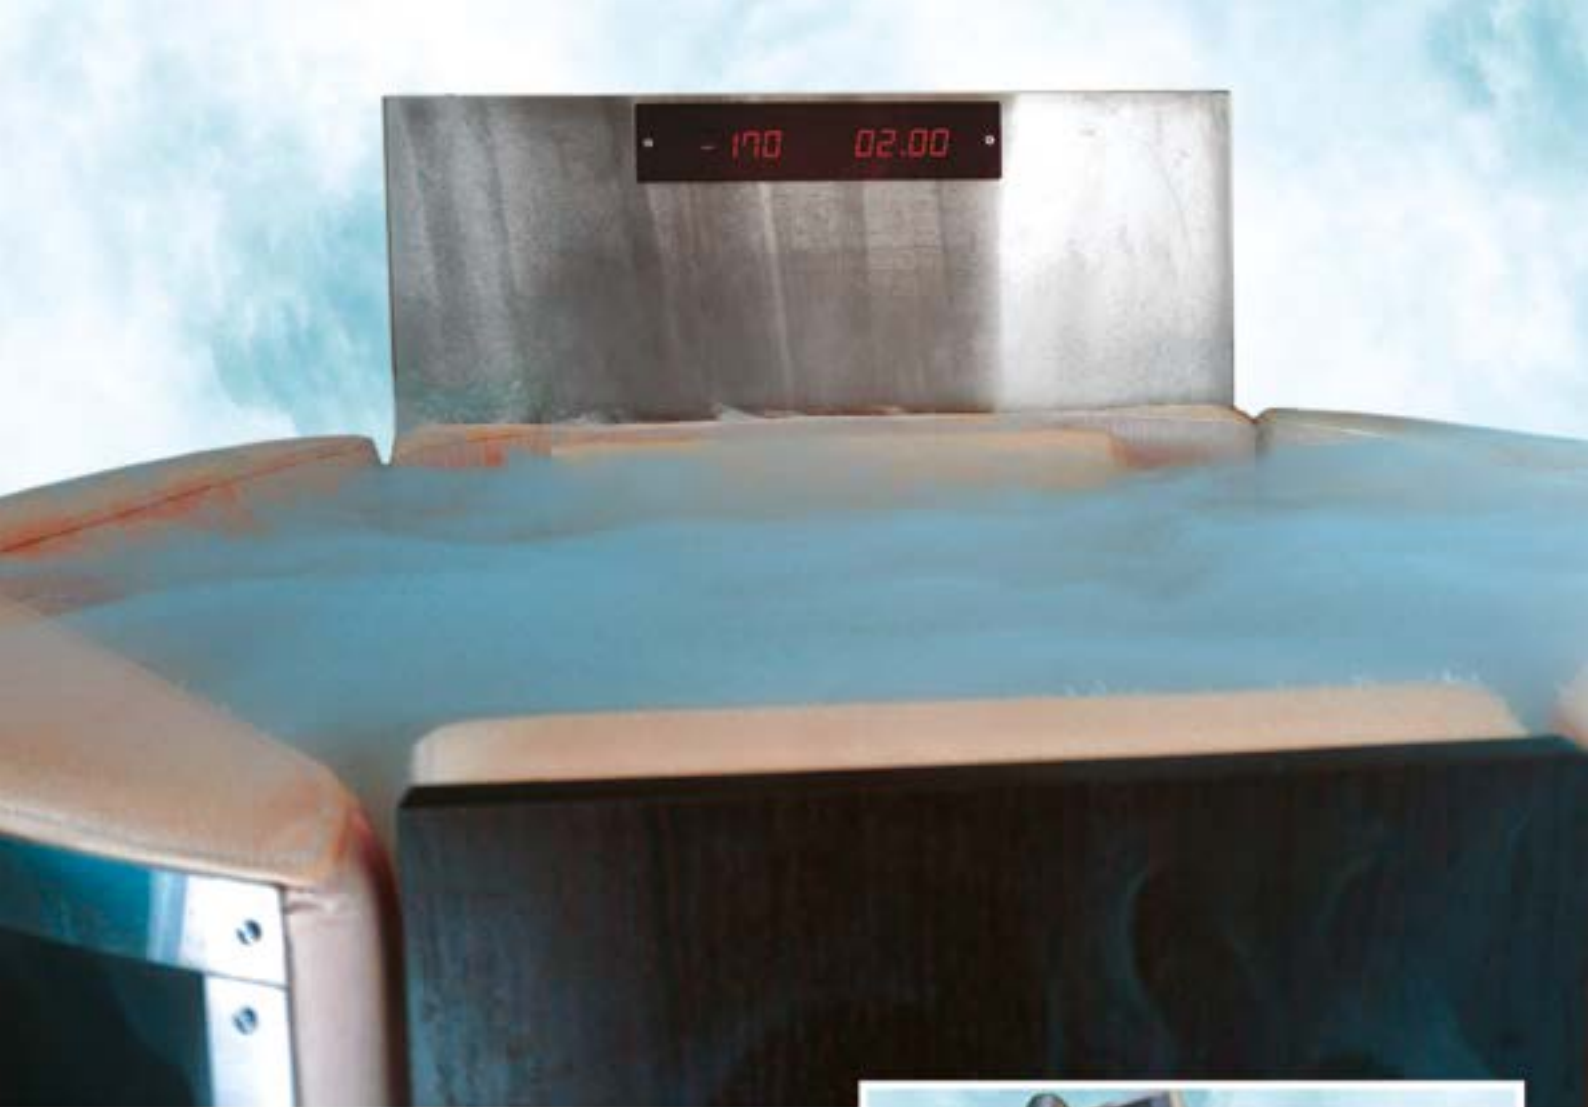

CryoKiss Individual, for personal use

- Short preparation time (1 to 2 minutes).
- Optional high capacity (120 to 600 litres, or more) or standard pressure (30 to 100 litres) setup.
- Reduced consumption.
- Variable speed motor.
- Adjustable initial temperature.
- Live ventilated drying system.
- Variable base thickness to suit the height of the user.

Without compromising on quality and performance, the CryoKiss model, coupled with an unpressurised tank, is the ideal cryosauna for private use or for use in a sports club for example.

**Choice and details of materials and our range of colours
on pages 12 and 13**