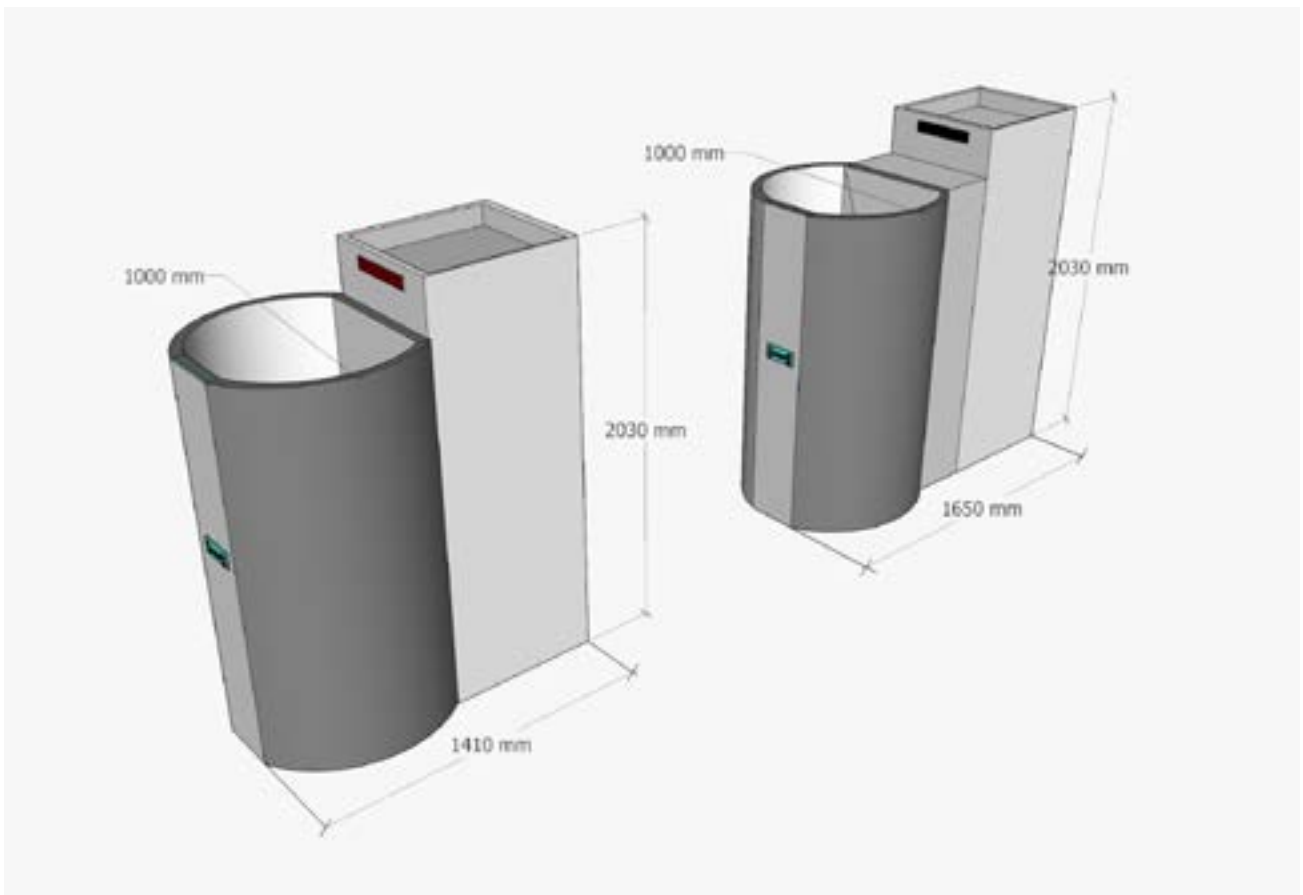

CRYO KISS

CRYOKISS **INDIVIDUAL** & CRYOKISS **PRO**

More information on pro.hibernatus.ch
Contact us : info@hibernatus.ch